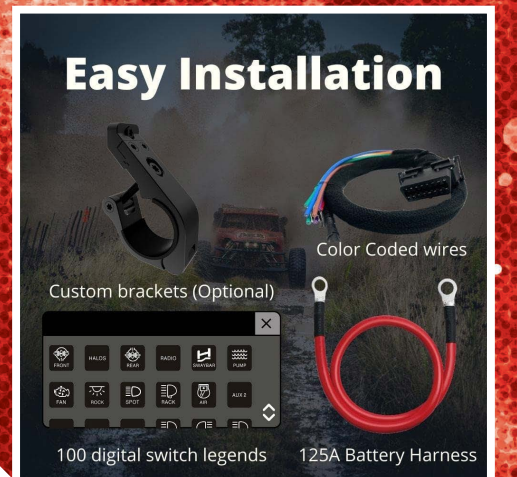

Easy Installation

Color Coded wires
Custom brackets (Optional)
100 digital switch legends
125A Battery Harness