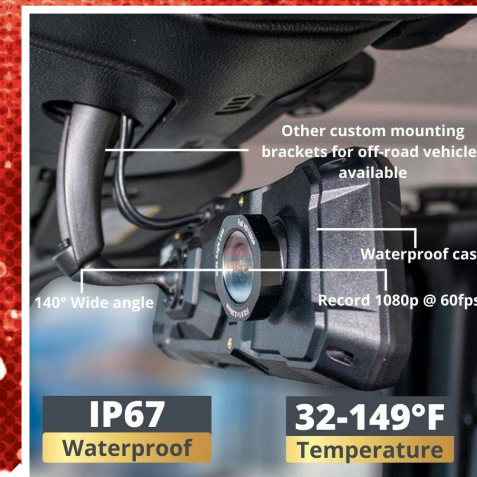

### Native Bluetooth App

Control Devices Adjust Settings Reset Password

\*SEMA Specialty Equipment Market Association "Best New Interior Accessory Product 2022"

Other custom mounting brackets for off-road vehicles available  
Waterproof case  
Record 1080p @ 60fps  
140° Wide angle