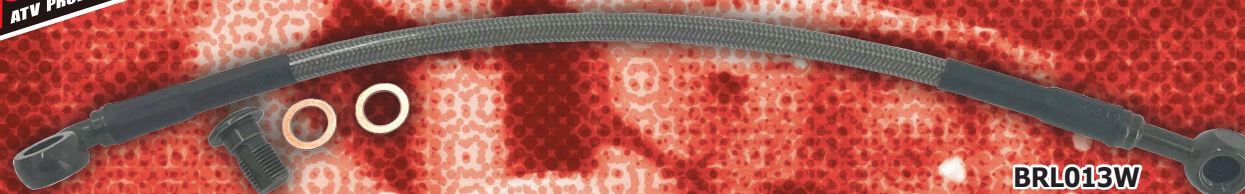

AF3240W

AF4142W

FT4300G

FT49070

**FUEL TANKS**

FT49001

FT49070

JAN/FEB 2024  
**ATV/UTV**  
PARTS & ACCESSORIES

**NOW AVAILABLE!**

**LIFT KIT 13" BRAKE LINE EXTENSION**

Extended stainless steel brake line designed to replace stock brake line on ATVs/UTVs that have been lifted 4"-6".

BRL013W

**BUY 1 PAIR, GET 1 PAIR 50% OFF!**