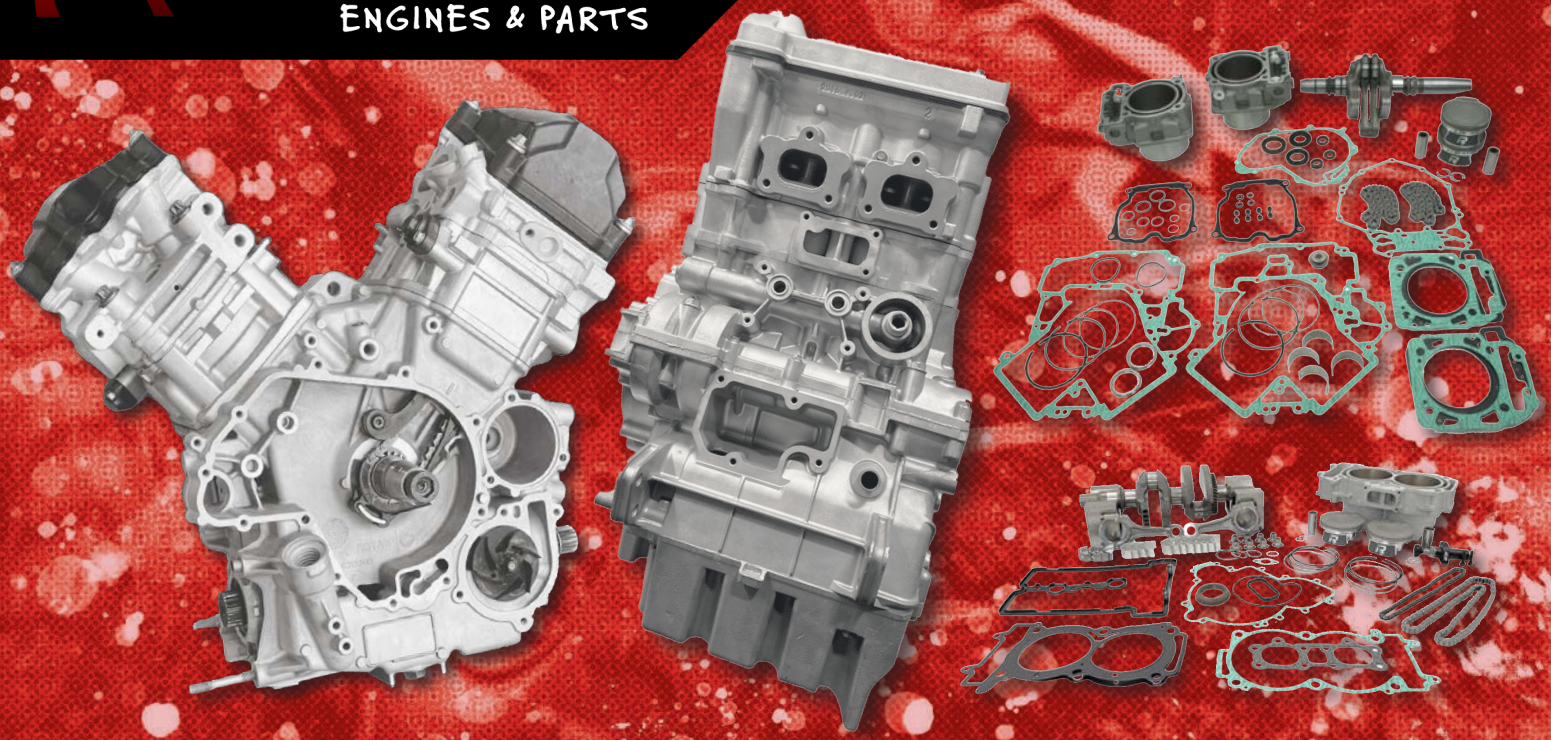

**SXS CAB HEATER**

- Part #R150
- Direct hook up to vehicle battery
  - Switch from heat to cool settings
  - 25 Amp rating
  - 12V /300 Watts
  - 3 lbs / 7.9 x 6.7 x 6.2 inches
  - Includes installation hardware
  - Requires 30 Amp In-Line Fuse (Not Included)

13" stainless steel brake line extension designed to replace stock brake line on ATVs and UTVs that have been lifted 4"-6".

BRL013W

PROUDLY DISTRIBUTED BY **JMATV.COM** dealers online

**From Rebuild Kits to Complete Engines, Ask Your Rep About Rev 6**