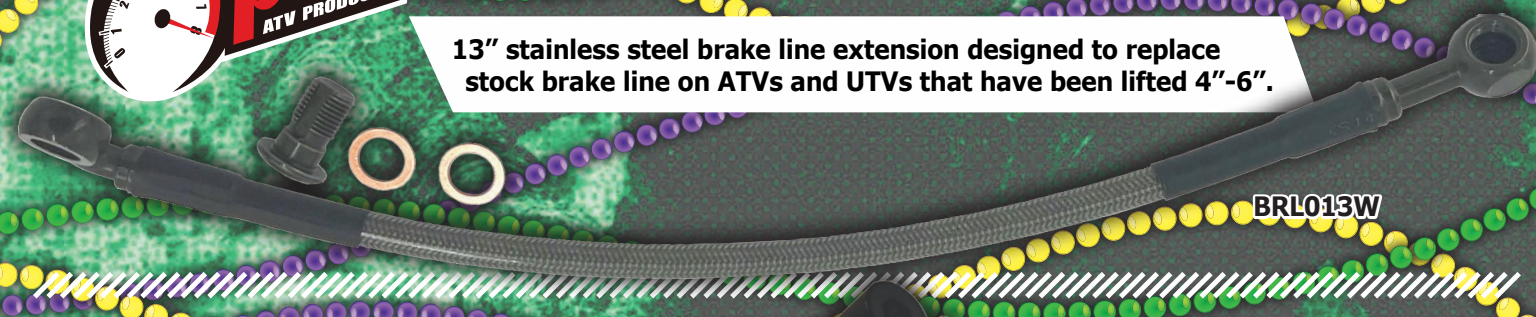

**SXS CAB HEATER**

- Part #R150
- Direct hook up to vehicle battery
  - Switch from heat to cool settings
  - 25 Amp rating
  - 12V /300 Watts
  - 3 lbs / 7.9 x 6.7 x 6.2 inches
  - Includes installation hardware
  - Requires 30 Amp In-Line Fuse (Not Included)

**FUEL FRAGRANCES**

PART #	SCENT
FF6950	Atomic Apple
FF6942	Banana Blast
FF6952	Burn Out Blueberry
FF6919	Cherry Bomb
FF6946	Flyin' Hawaiian Fruit Punch
FF6932	Groovy Grape
FF6947	Peel Out Pina Colada
FF6941	Radical Racin' Raspberry
FF6936	Super Charged Strawberry
FF6939	Super Sonic Cinnamon
FF6953	Turbo Tangerine
FF6948	Wicked Watermelon

13" stainless steel brake line extension designed to replace stock brake line on ATVs and UTVs that have been lifted 4"-6".

BRL013W

PROUDLY DISTRIBUTED BY **JMATV.COM** dealers online

**From Rebuild Kits to Complete Engines, Ask Your Rep About Rev 6**

**IN STOCK!** SHIFT LEVERS

HONDA ELECTRIC SHIFT CONVERSION LEVERS	
PART #	DESC
ES250R (Round)	TRX250ES Recon
ES250S (Square)	TRX250ES Recon
ES345R (Round)	
ES345S (Square)	TRX350/420ES Rancher
ES345R (Round)	
ES345S (Square)	TRX450/500ES Foreman